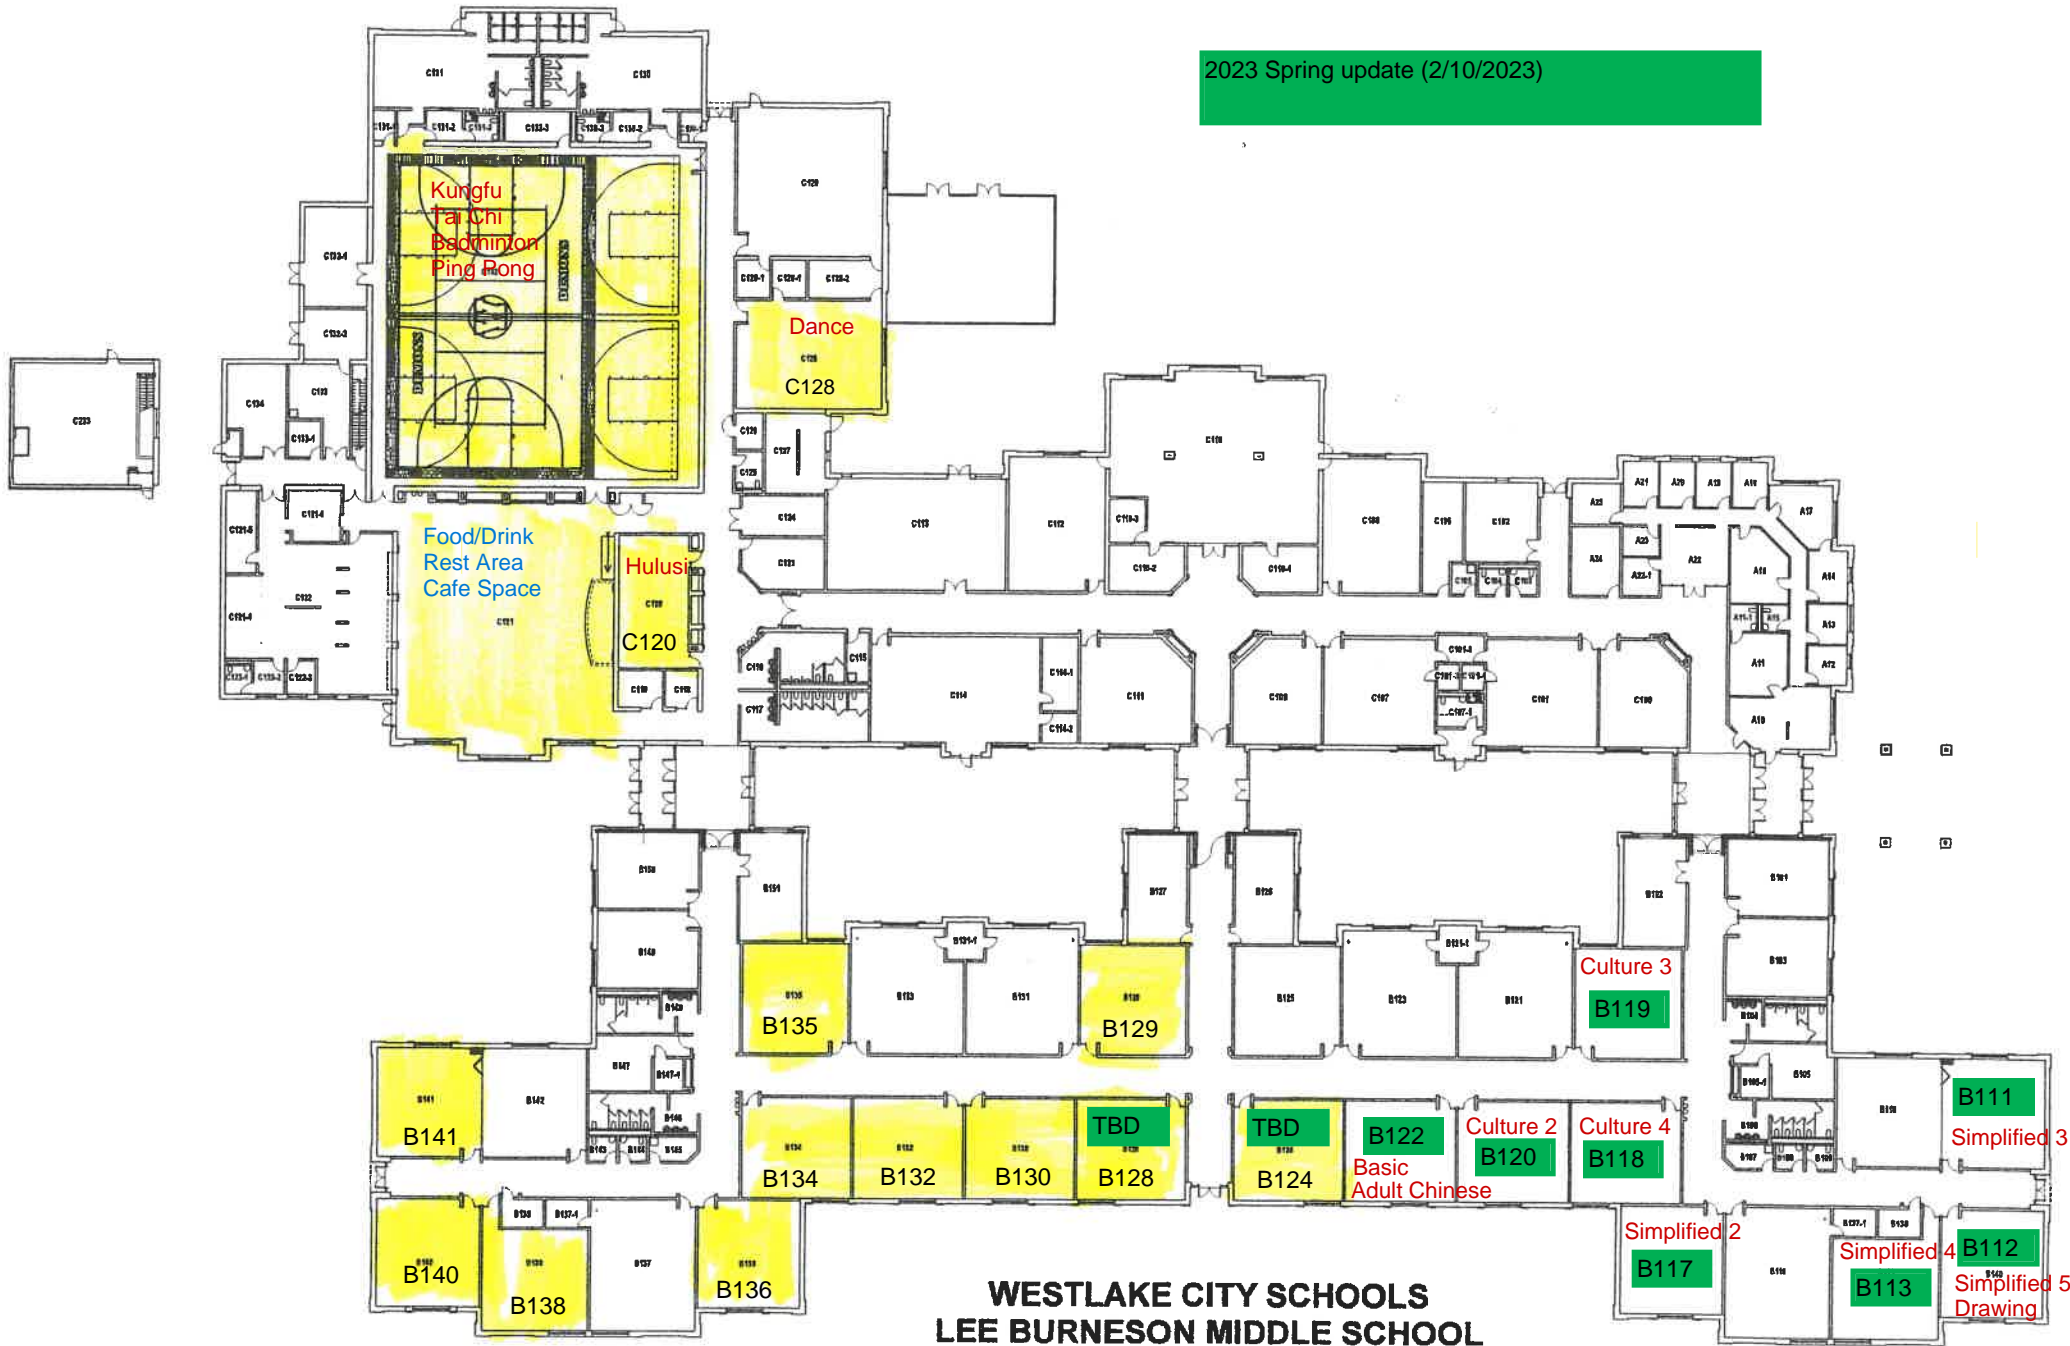

Westlake Chinese School Room Assignment
2022-2023

2023 Spring update (2/10/2023)

**WESTLAKE CITY SCHOOLS
LEE BURNESON MIDDLE SCHOOL**